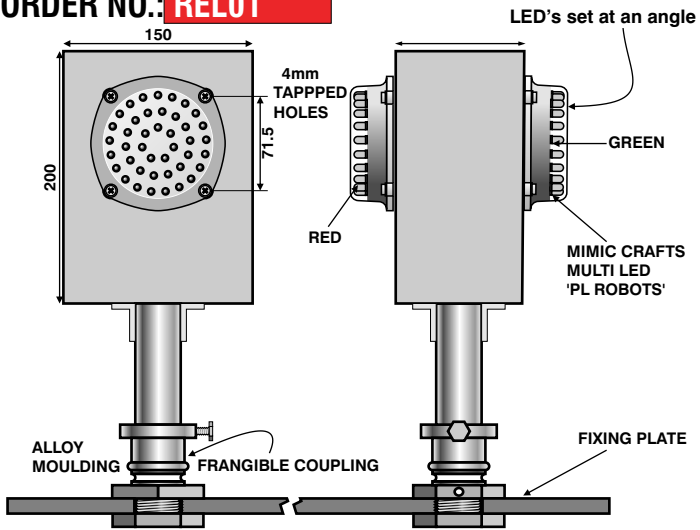

RUNWAY END LIGHT

ORDER NO.: **REL01**

HELIPORT LIGHT

ORDER NO.: **HLT01**

ORDER NO.: **RSL01**

RUNWAY SIDE LIGHT

ORDER NO.: **RLT03**

ROTATING LIGHT ON TRIPOD