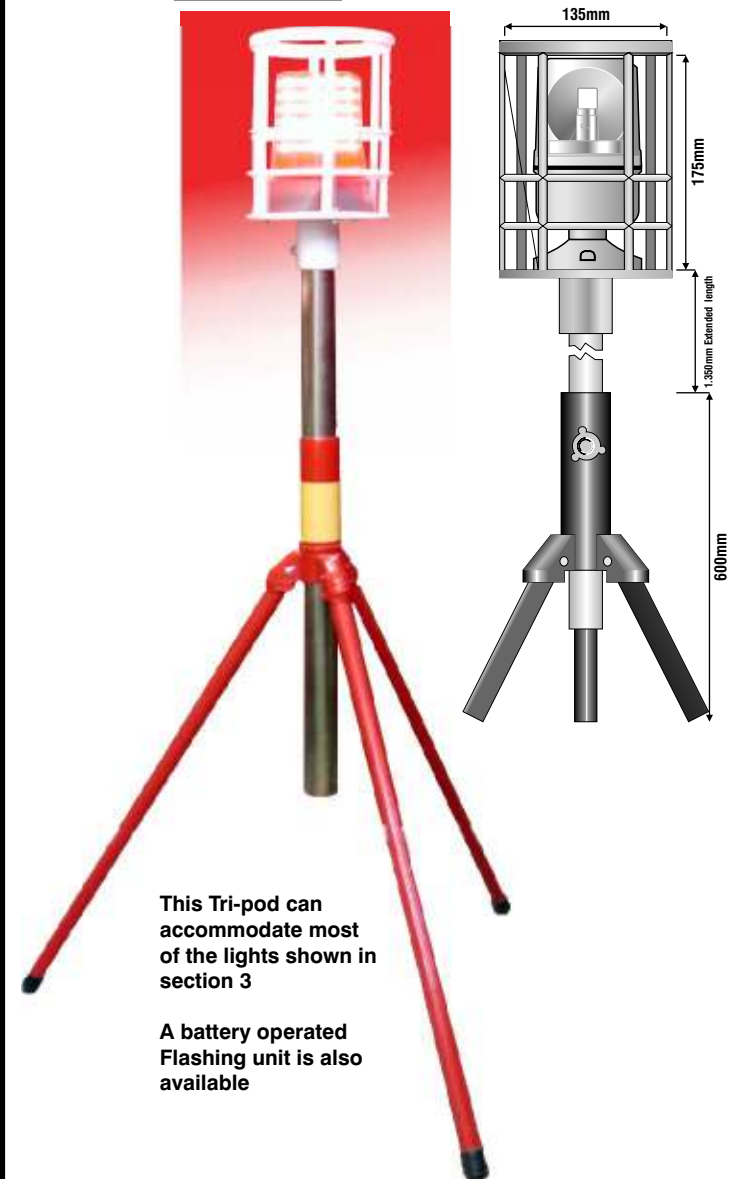

RUNWAY END LIGHT

ORDER NO.: **REL01**

HELIPORT LIGHT

ORDER NO.: **HLT01**

ORDER NO.: **RSL01**

RUNWAY SIDE LIGHT

ORDER NO.: **RLT03**

ROTATING LIGHT ON TRIPOD