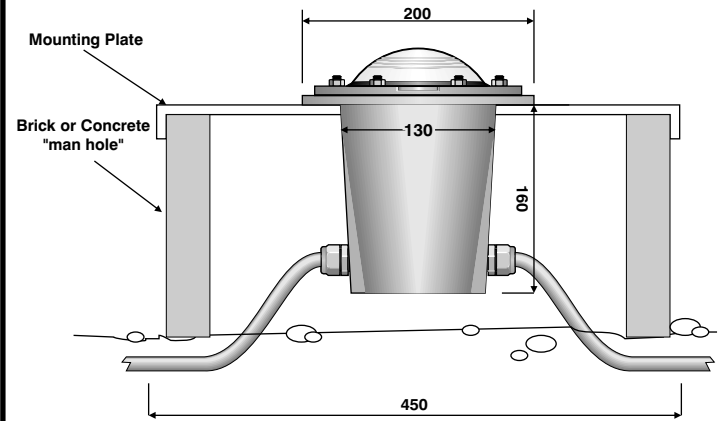

RUNWAY END LIGHT

ORDER NO.: **REL01**

HELIPORT LIGHT

ORDER NO.: **HLT01**

ORDER NO.: **RSL01**

RUNWAY SIDE LIGHT

ORDER NO.: **RLT03**

ROTATING LIGHT ON TRIPOD