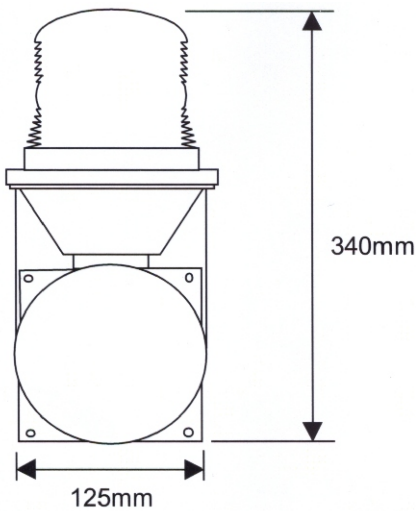

WARNING BEACONS

This product is Authorised by the South African Aviation Authority. The lense is held by stainless steel clamps, with one of them acting as a hinge when you want to change the globe.

S2SL/S1ES/G-R
Single E27 SITESITE Beacon

S2SL/S1ES/U

Single E27 SITESITE Beacon complete with 20mm CCG Cable Box and universal pole clamp.

S2SL/S1ES/BS

Single SITESITE Beacon complete with 3CR12 Stainless Steel enclosure and universal pole clamp

S2SL/S2ES/U

Double SITELITE Beacon complete with 20mm CCG Cable Box and universal pole clamp

S2SL/S2ES/BS

Double SITELITE Beacon complete with 3CR12 Stainless Steel enclosure and universal pole clamp.

S2SL/S2ES/BS-COM