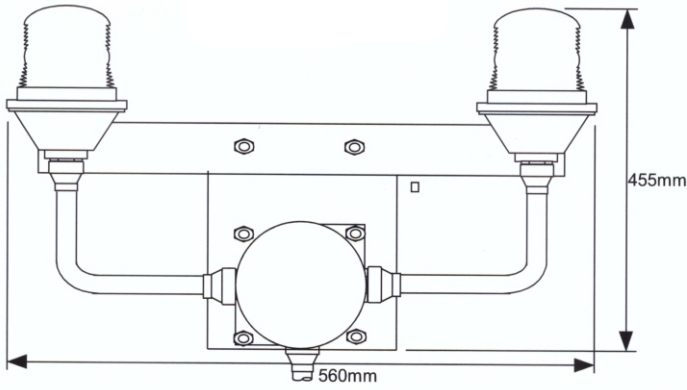

S2SL/S1ES/U

Single E27 SITESITE Beacon complete with 20mm CCG Cable Box and universal pole clamp.

S2SL/S1ES/BS

Single SITESITE Beacon complete with 3CR12 Stainless Steel enclosure and universal pole clamp

S2SL/S2ES/U

Double SITELITE Beacon complete with 20mm CCG Cable Box and universal pole clamp

S2SL/S2ES/BS

Double SITELITE Beacon complete with 3CR12 Stainless Steel enclosure and universal pole clamp.

S2SL/S2ES/BS-COM