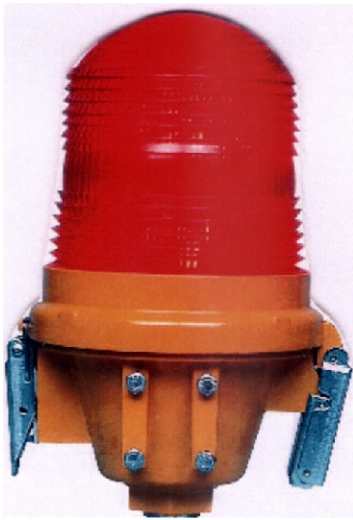

WARNING BEACONS

This product is Authorised by the South African Aviation Authority. The lense is held by stainless steel clamps, with one of them acting as a hinge when you want to change the globe.

S2SL/S1ES/G-R
Single E27 SITESITE Beacon

S2SL/S1ES/U

Single E27 SITESITE Beacon complete with 20mm CCG Cable Box and universal pole clamp.

S2SL/S1ES/BS

Single SITESITE Beacon complete with 3CR12 Stainless Steel enclosure and universal pole clamp

S2SL/S2ES/U

Double SITELITE Beacon complete with 20mm CCG Cable Box and universal pole clamp

S2SL/S2ES/BS

Double SITELITE Beacon complete with 3CR12 Stainless Steel enclosure and universal pole clamp.

S2SL/S2ES/BS-COM