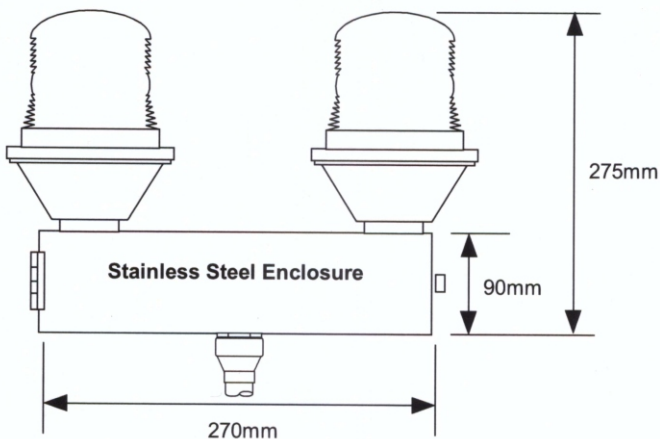

S2SL/S1ES/U

Single E27 SITESITE Beacon complete with 20mm CCG Cable Box and universal pole clamp.

S2SL/S1ES/BS

Single SITESITE Beacon complete with 3CR12 Stainless Steel enclosure and universal pole clamp

S2SL/S2ES/U

Double SITELITE Beacon complete with 20mm CCG Cable Box and universal pole clamp

S2SL/S2ES/BS

Double SITELITE Beacon complete with 3CR12 Stainless Steel enclosure and universal pole clamp.

S2SL/S2ES/BS-COM