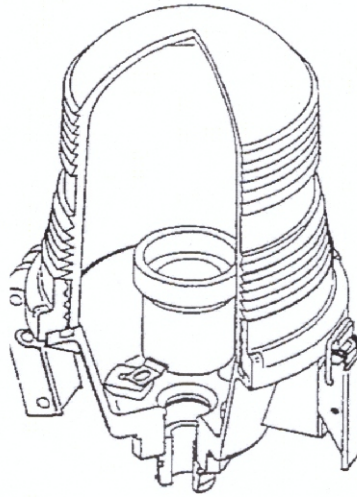

WARNING BEACONS

This product is Authorised by the South African Aviation Authority. The lense is held by stainless steel clamps, with one of them acting as a hinge when you want to change the globe.

S2SL/S1ES/G-R
Single E27 SITESITE Beacon

S2SL/S1ES/U

Single E27 SITESITE Beacon complete with 20mm CCG Cable Box and universal pole clamp.

S2SL/S1ES/BS

Single SITESITE Beacon complete with 3CR12 Stainless Steel enclosure and universal pole clamp