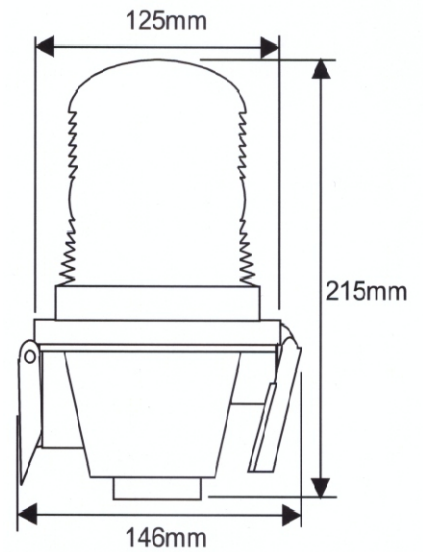

WARNING BEACONS

This product is Authorised by the South African Aviation Authority. The lense is held by stainless steel clamps, with one of them acting as a hinge when you want to change the globe.

S2SL/S1ES/G-R
Single E27 SITESITE Beacon

S2SL/S1ES/U

Single E27 SITESITE Beacon complete with 20mm CCG Cable Box and universal pole clamp.

S2SL/S1ES/BS

Single SITESITE Beacon complete with 3CR12 Stainless Steel enclosure and universal pole clamp