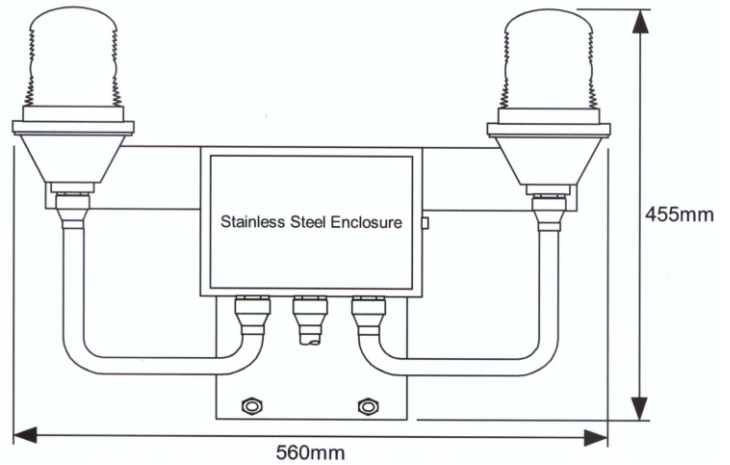

S2SL/S1ES/U

Single E27 SITESITE Beacon complete with 20mm CCG Cable Box and universal pole clamp.

S2SL/S1ES/BS

Single SITESITE Beacon complete with 3CR12 Stainless Steel enclosure and universal pole clamp

S2SL/S2ES/U

Double SITELITE Beacon complete with 20mm CCG Cable Box and universal pole clamp

S2SL/S2ES/BS

Double SITELITE Beacon complete with 3CR12 Stainless Steel enclosure and universal pole clamp.

S2SL/S2ES/BS-COM