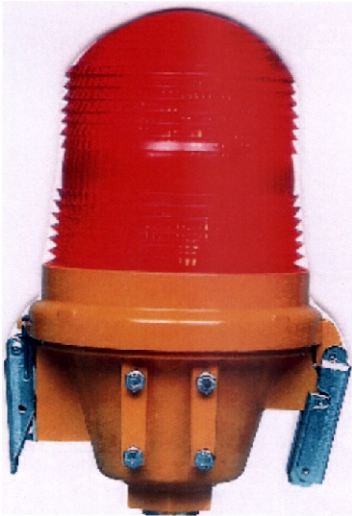

WARNING BEACONS

This product is Authorised by the South African Aviation Authority. The lense is held by stainless steel clamps, with one of them acting as a hinge when you want to change the globe.

S2SL/S1ES/G-R
Single E27 SITESITE Beacon

S2SL/S1ES/U

Single E27 SITESITE Beacon complete with 20mm CCG Cable Box and universal pole clamp.

S2SL/S1ES/BS

Single SITESITE Beacon complete with 3CR12 Stainless Steel enclosure and universal pole clamp

S2SL/S2ES/U

Double SITELITE Beacon complete with 20mm CCG Cable Box and universal pole clamp

S2SL/S2ES/BS

Double SITELITE Beacon complete with 3CR12 Stainless Steel enclosure and universal pole clamp.

S2SL/S2ES/BS-COM