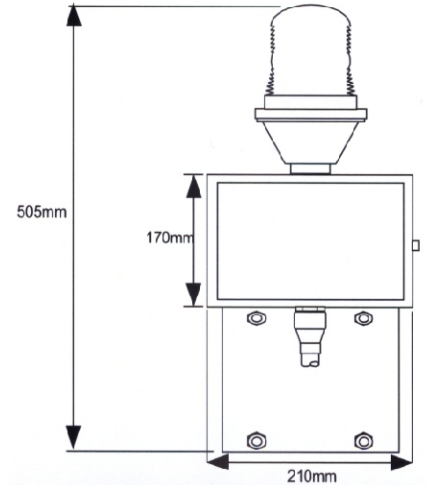

WARNING BEACONS

This product is Authorised by the South African Aviation Authority. The lense is held by stainless steel clamps, with one of them acting as a hinge when you want to change the globe.

S2SL/S1ES/G-R
Single E27 SITESITE Beacon

S2SL/S1ES/U

Single E27 SITESITE Beacon complete with 20mm CCG Cable Box and universal pole clamp.

S2SL/S1ES/BS

Single SITESITE Beacon complete with 3CR12 Stainless Steel enclosure and universal pole clamp